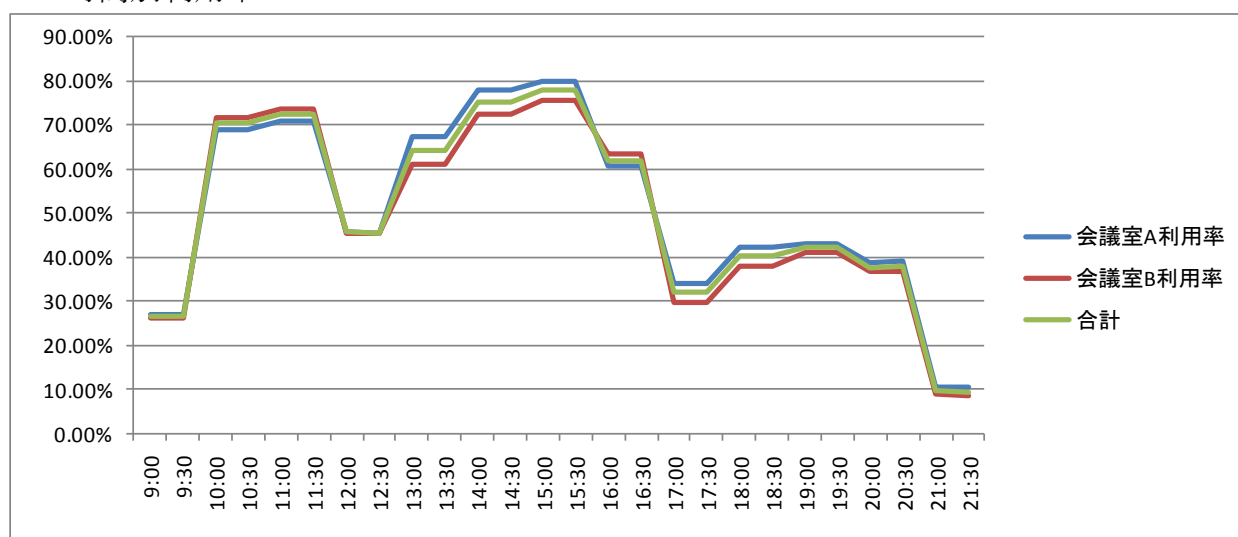

時間別利用率

	9:00	9:30	10:00	10:30	11:00	11:30	12:00	12:30	13:00	13:30	14:00	14:30	15:00
会議室A	26.95%	26.95%	68.83%	68.83%	70.78%	70.78%	45.78%	45.45%	67.21%	67.21%	77.92%	77.92%	79.87%
会議室B	26.30%	26.30%	71.75%	71.75%	73.70%	73.70%	45.45%	45.45%	61.04%	61.04%	72.40%	72.40%	75.65%
合計	26.62%	26.62%	70.29%	70.29%	72.24%	72.24%	45.62%	45.45%	64.12%	64.12%	75.16%	75.16%	77.76%

	15:30	16:00	16:30	17:00	17:30	18:00	18:30	19:00	19:30	20:00	20:30	21:00	21:30
会議室A	79.87%	60.71%	60.71%	34.09%	34.09%	42.21%	42.21%	43.18%	43.18%	38.64%	38.96%	10.39%	10.39%
会議室B	75.65%	63.31%	63.31%	29.87%	29.87%	37.99%	37.99%	41.23%	41.23%	36.69%	36.69%	8.77%	8.44%
合計	77.76%	62.01%	62.01%	31.98%	31.98%	40.10%	40.10%	42.21%	42.21%	37.66%	37.82%	9.58%	9.42%